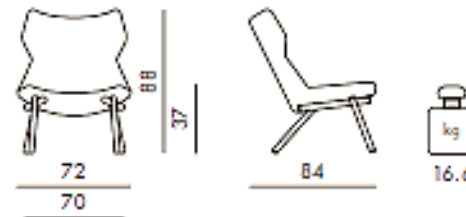

Brand: **KARTELL**

Item type: Armchair

Item code: 6086/NG

Designer: Patricia Urquiola

Color: Legs: Black, Cover: Orange

Dimension: 72 x 84 x 88 cm

Please click the link for more option and finishes:

https://www.kartell.com/IT/it/divani-e-poltrone/foilage-poltrona/06086?variantName=x_colorVariant&variantValue=NG